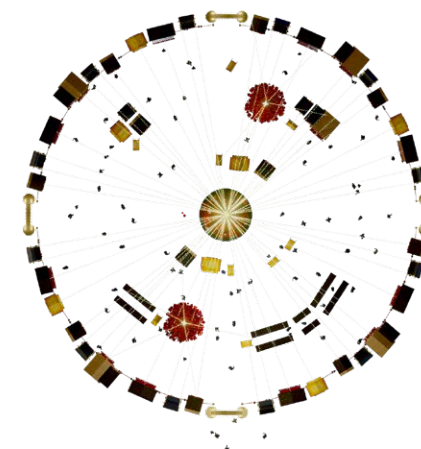

Conceptual Layout 4C

Large round Christmas Market with 18-meter-tall bauble Christmas tree

- 60 Christmas markets and festive booths
- +/- 50-meter diameter
- +/- 2.260m²
- 125 meter of Festive lights
- Customized banners and panels
- Additional decorations in every booth
- 18-meter-tall bauble Christmas tree
- Additional LED baubles in bauble tree
- Plateau 700cm diameter with Neon strip
- Entrance arches in Broadway style
- 100 meter Bauble garland holding queing cords