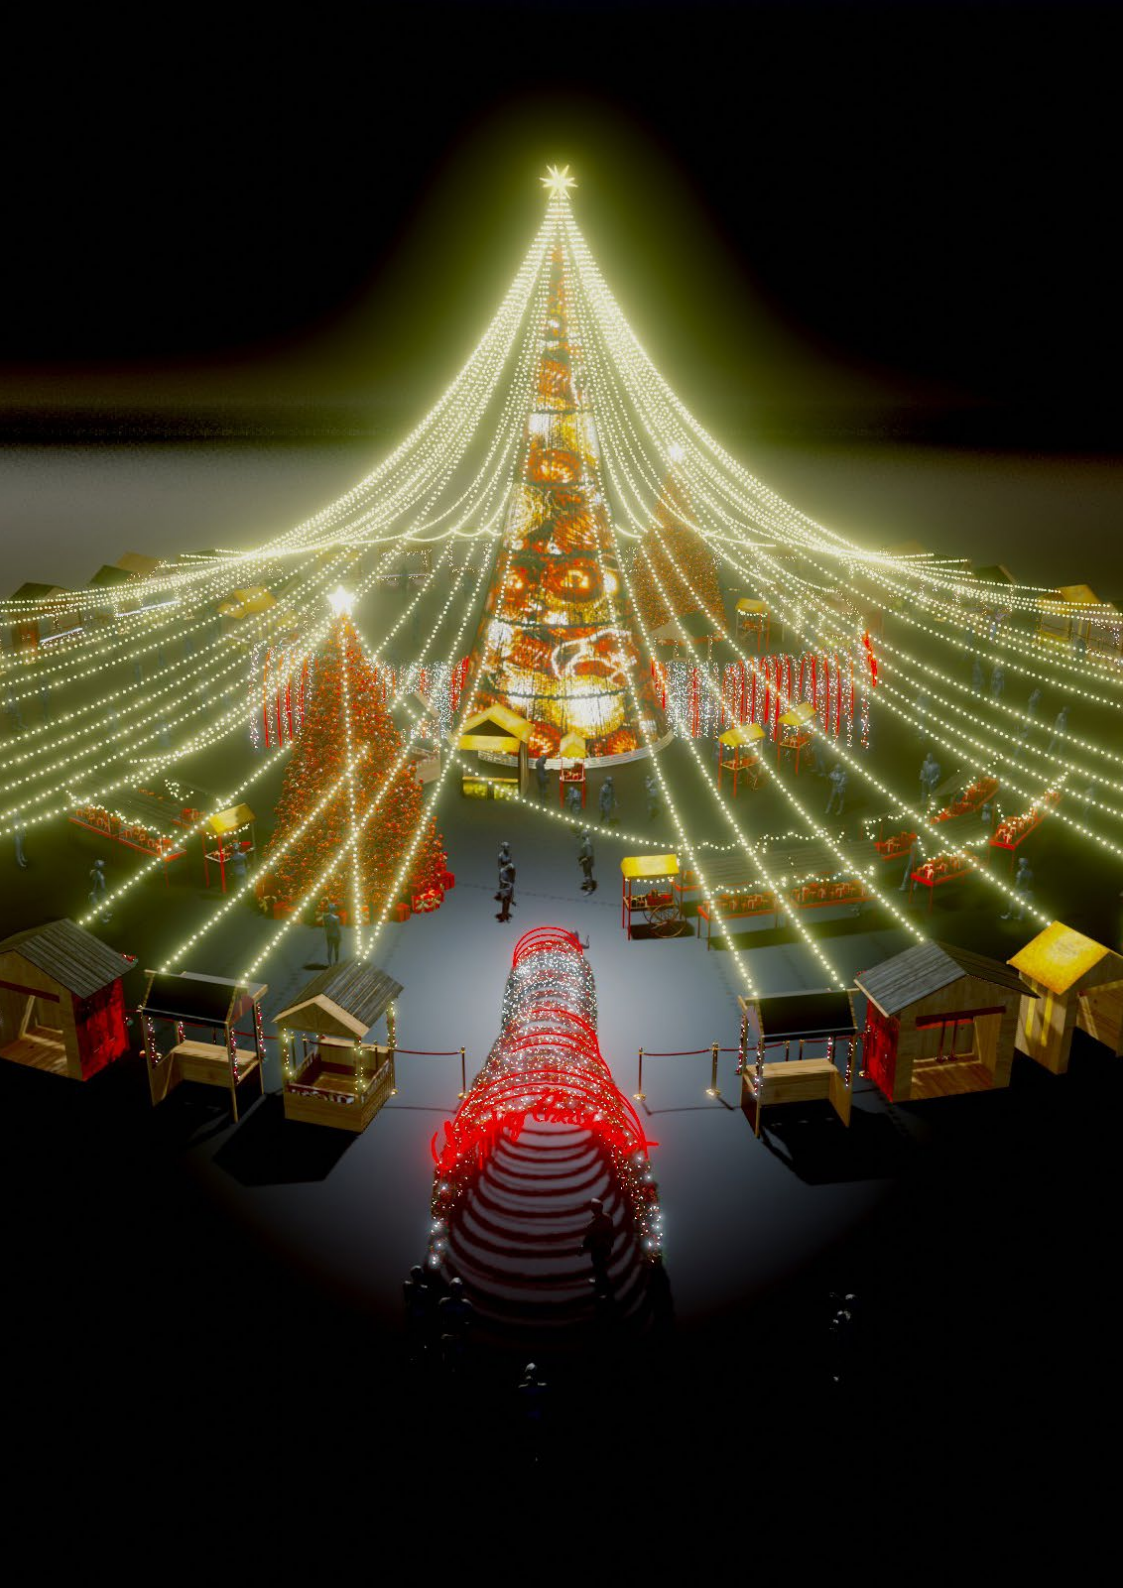

**Conceptual Layout 4A**

**Extra large round Christmas Market  
with 18-meter-tall walk-in Christmas tree**

Exceeding ALL expectations with our  
walk-in RGB Christmas tree

### Extra large round Christmas Market with 18-meter-tall walk-in Christmas tree

- 60 Christmas markets and festive booths
- +/- 50-meter diameter
- +/- 2.260m<sup>2</sup>
- 125 meter of Festive lights
- Customized banners and panels
- Additional decorations in every booth
- 18-meter-tall walk-in Christmas tree
- Theme setting inside the Christmas tree, possibly with moving elements, sounds and fragrances
- Large and long Neon Entrance arches
- 100 meter Bauble garland holding queuing cords