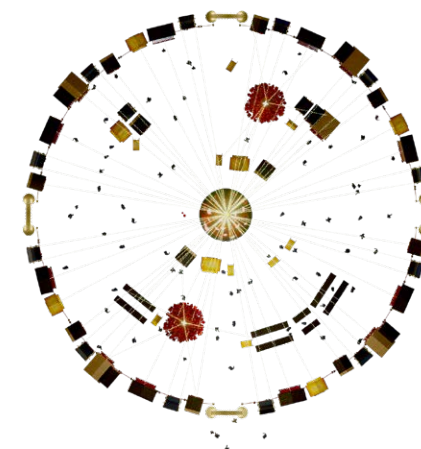

Conceptual Layout 4A

Extra large round Christmas Market with 18-meter-tall walk-in Christmas tree

- 60 Christmas markets and festive booths
- +/- 50-meter diameter
- +/- 2.260m²
- 125 meter of Festive lights
- Customized banners and panels
- Additional decorations in every booth
- 18-meter-tall walk-in Christmas tree
- Theme setting inside the Christmas tree, possibly with moving elements, sounds and fragrances
- Large and long Neon Entrance arches
- 100 meter Bauble garland holding queuing cords