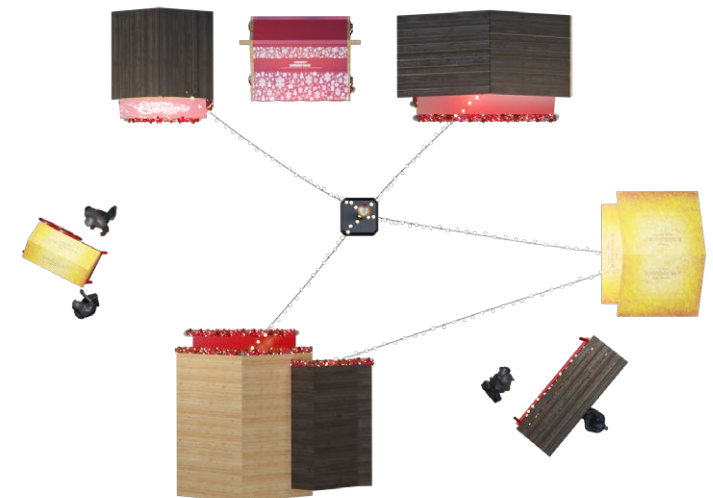

## Additional Inspiration

Model H in Chinese New Year theme.

THE  
*Kmas*  
DESIGNERS.

**Conceptual Layout 1**  
**Small Christmas Market**  
**Size: 10 x 15 meter / 150 m<sup>2</sup>**

A cozy Christmas market with 6 stalls and 1 trolley, a center pole of 5 meters tall with 35meter of festive light strings.

## Conceptual Layout 1A Small Christmas Market

- 1x model A
- 1x model B
- 1x model C
- 1x model D
- 1x model E
- 1x model F
- 1x model G
- 1 Pole 5-meter-tall
- 35 meter of Festive lights
- Customized banners and panels
- Additional decorations in every booth