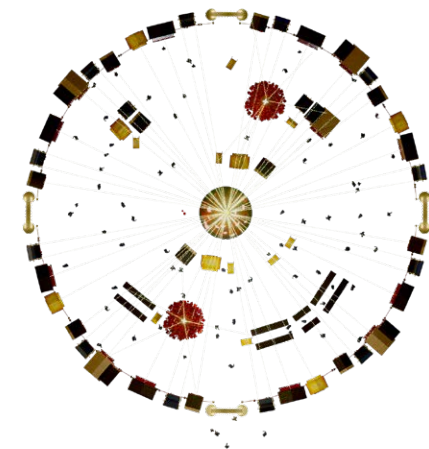

Conceptual Layout 4B

Extra large round Christmas Market with 18-meter-tall bauble Christmas tree

- 60 Christmas markets and festive booths
- +/- 50-meter diameter
- +/- 2.260m²
- 125 meter of Festive lights
- Customized banners and panels
- Additional decorations in every booth
- 18-meter-tall bauble Christmas tree
- Plateau 700cm diameter with Neon strip
- Entrance arches in Broadway style
- 100 meter Bauble garland holding queing cords