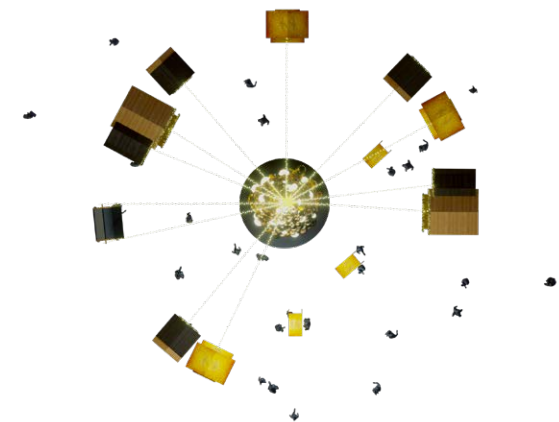

Conceptual Layout 3B

Large round Christmas Market with 12-meter-tall LED bauble Christmas tree

- 11 Christmas markets and festive booths
- +/- 22-meter diameter
- +/- 430m²
- 125 meter of Festive lights
- Customized banners and panels
- Additional decorations in every booth
- 12-meter-tall bauble Christmas tree
- Additional LED baubles in bauble tree
- Plateau 500cm diameter with Neon strip