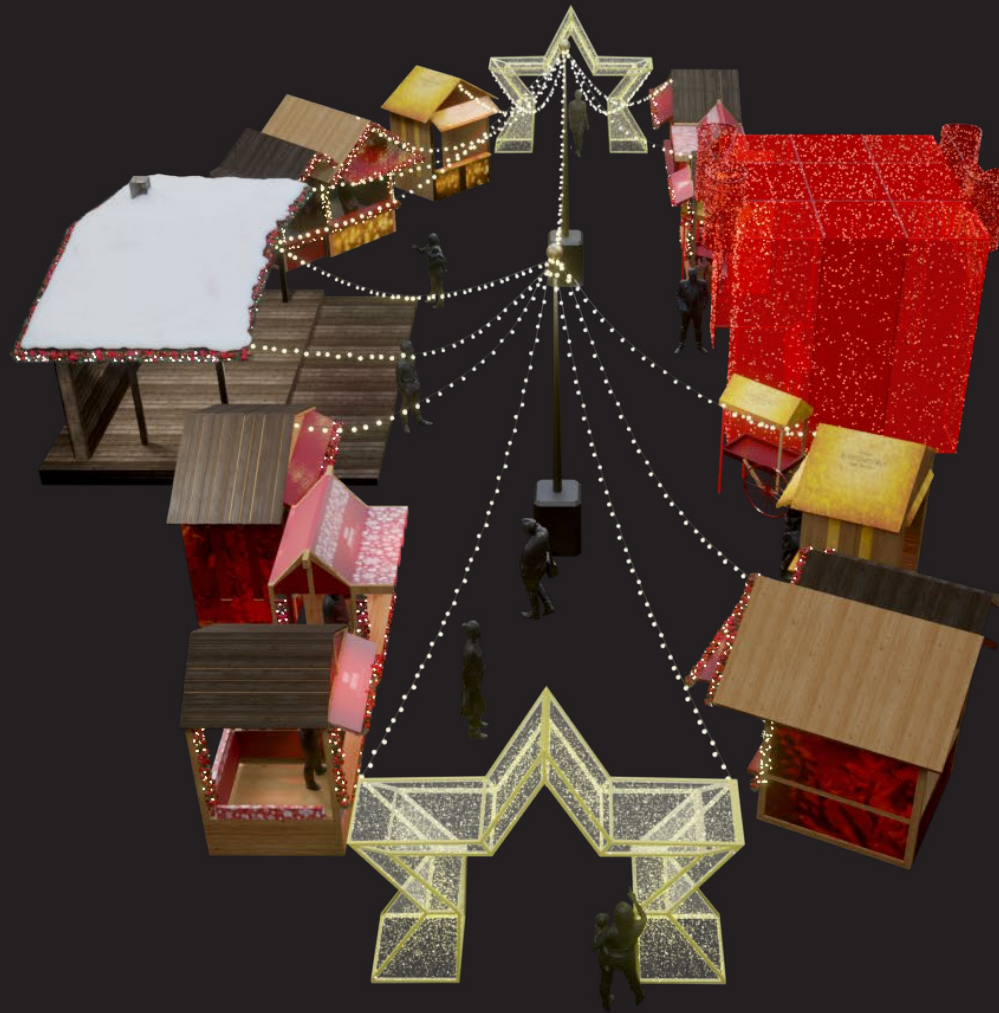

## Conceptual Layout 1A Small Christmas Market

- 1x model A
- 1x model B
- 1x model C
- 1x model D
- 1x model E
- 1x model F
- 1x model G
- 1 Pole 5-meter-tall
- 35 meter of Festive lights
- Customized banners and panels
- Additional decorations in every booth

# Conceptual Layout 1B Additional Inspiration

Conceptual Layout 1  
with 5 meter tall decorated Christmas tree

**Conceptual Layout 2**  
**Medium Christmas Market**  
**Size: 29 x 17 meter / 500 m<sup>2</sup>**

A compact Christmas market, with impressive LED entrance arches, 13 stalls and large features for photo opportunities or platform for entertainment.

## Conceptual Layout 2A Medium Christmas Market

- 2x Entrance Arch in Star shape 400l x 105w x 350h
- 1x LED Christmas box 350l x 350b x 350h
- 2x model A
- 2x model B
- 2x model C
- 2x model D
- 2x model E
- 2x model F
- 1x Model H
- 2 Pole 5-meter-tall
- 125 meter of Festive lights
- Customized banners and panels
- Additional decorations in every booth