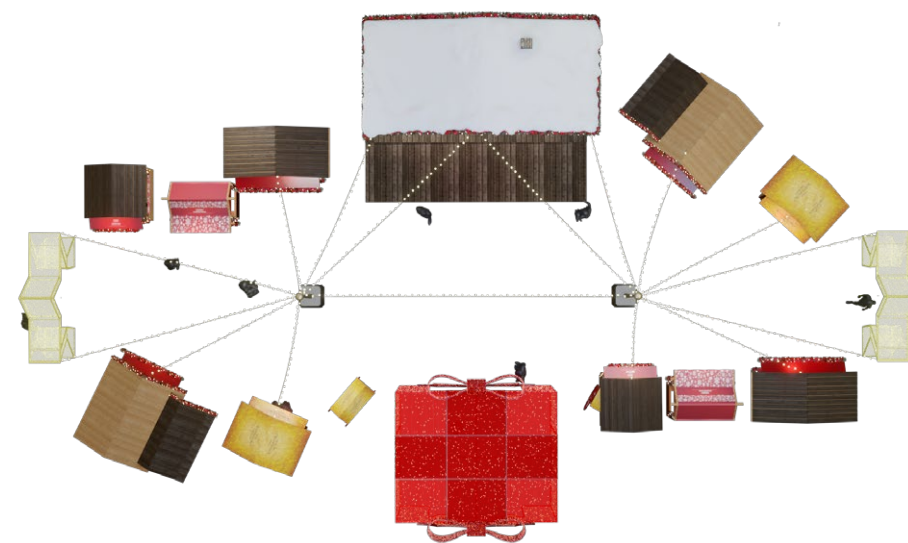

Conceptual Layout 2A Medium Christmas Market

- 2x Entrance Arch in Star shape 400l x 105w x 350h
- 1x LED Christmas box 350l x 350b x 350h
- 2x model A
- 2x model B
- 2x model C
- 2x model D
- 2x model E
- 2x model F
- 1x Model H
- 2 Pole 5-meter-tall
- 125 meter of Festive lights
- Customized banners and panels
- Additional decorations in every booth