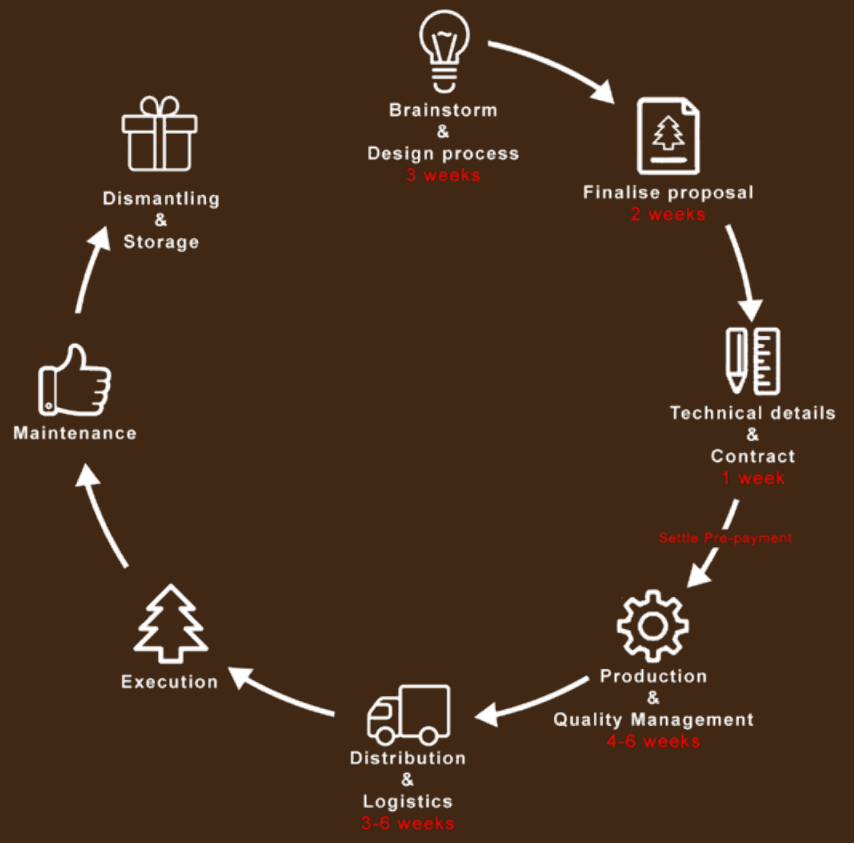

To exceed the expectations and make each village a unique Christmas center point, we add customized moving elements, to make each village a true feast for the eyes and the ears.

Branded items

Depending on the brand we will add some surprising elements to the village, that will create brand awareness in a funny and eye-catching way. Think about a slogan or logo on the train carriages, logo's on top of the attractions, or logo in Broadway letters at the top of the mountain.

We can also add customized miniature buildings that give a unique local touch or relate to the building or Christmas decoration of the hotel.

THE
Kmas
DESIGNERS.

THE
Kmas
DESIGNERS.

Our process is clear and effective!

While taking care of Design, Development, Production, Distribution and Execution, our team is trained to follow a strict process and time-line. This to manage and control the quality, and ensure we meet and even exceed expectations, in every part of the project.