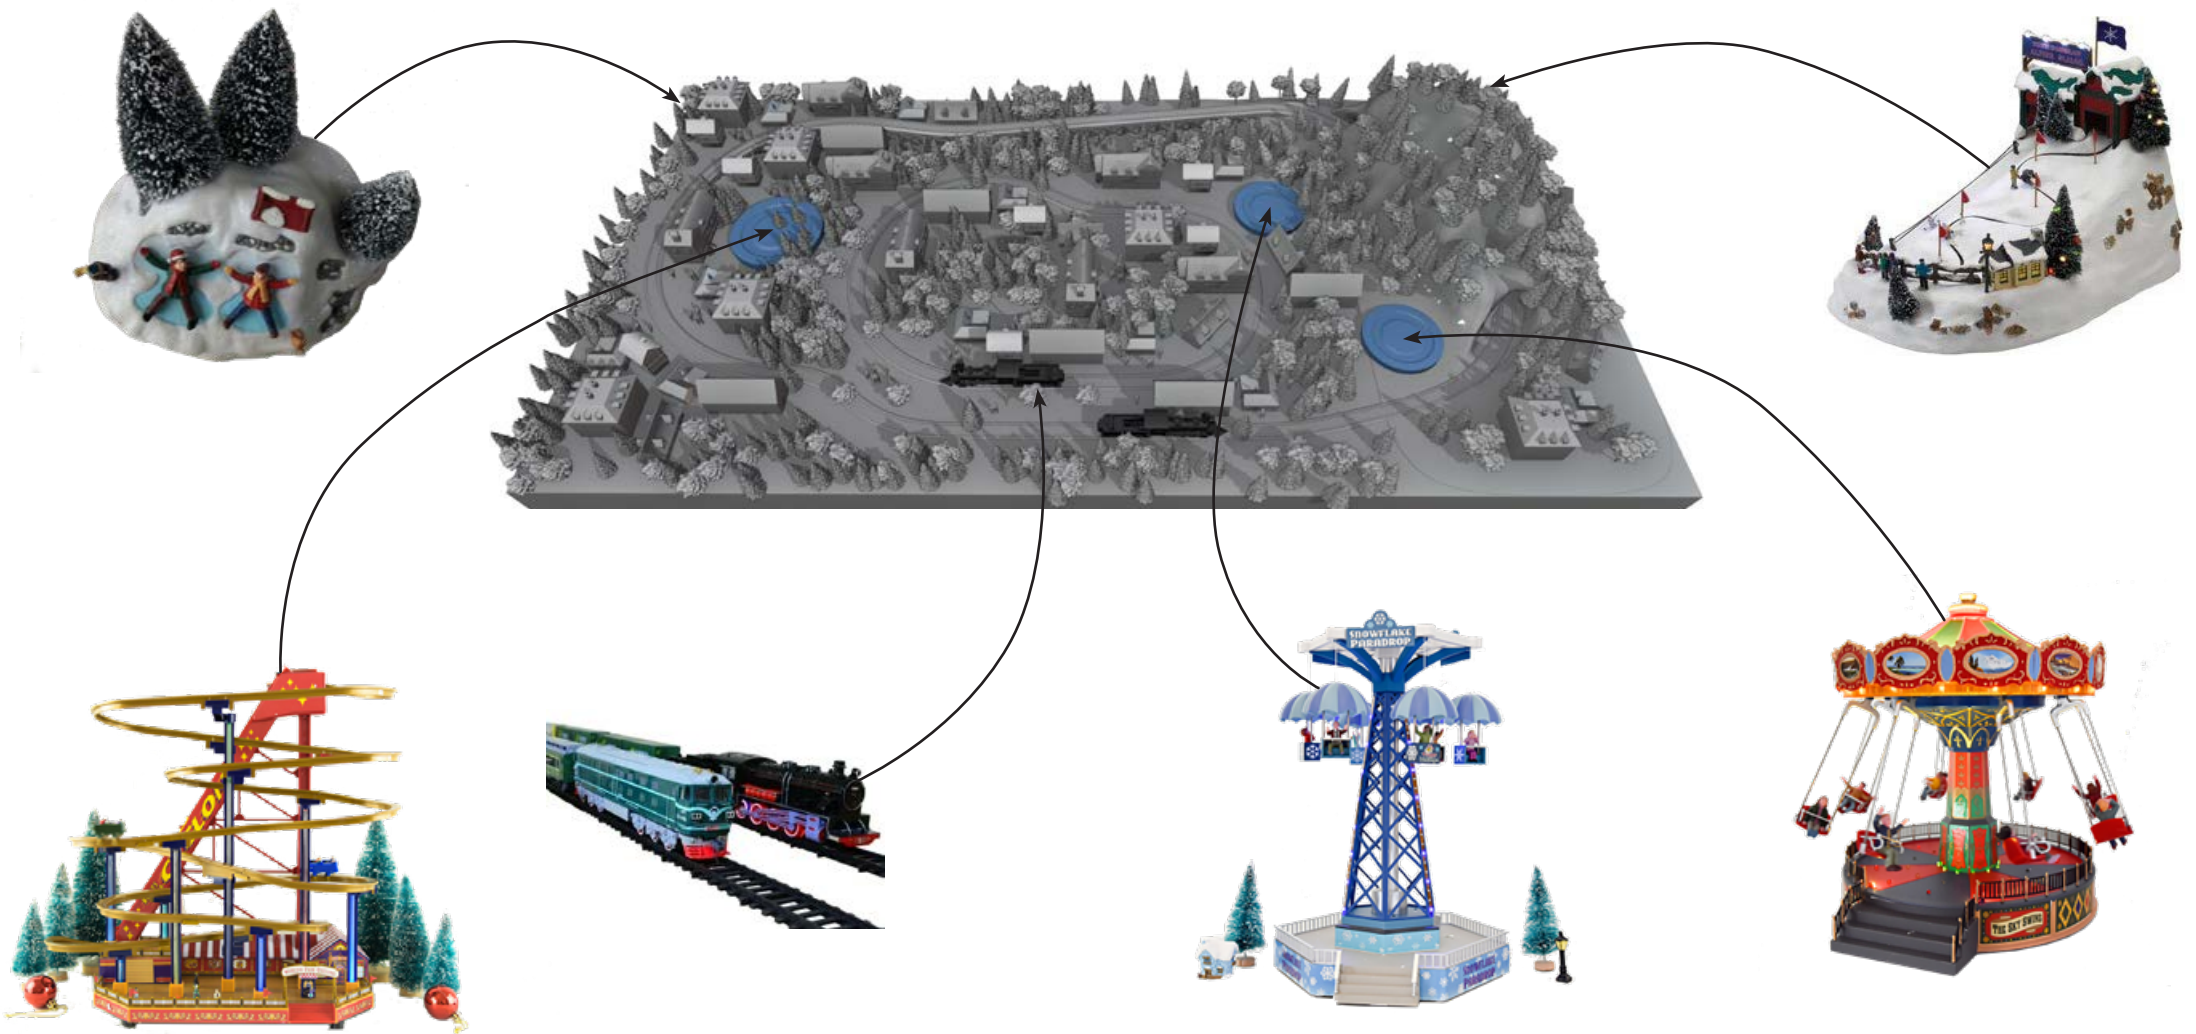

THE
Kmas
DESIGNERS.

Miniature Christmas Winter Wonderland

**The Xmas Designers create unique Christmas concepts,
from extremely big up to very small.**

The miniature Winter Wonderland villages are every kid's dream,
for small kids and big kids! :)

With this information sheet we want to inspire you with the endless possibilities; from
customized elements up to shapes and sizes that can be adapted to any location.

Think of covering a center table, perhaps the reception desk
or a plateau around the center Christmas tree.

For many Christmas years to come

Every Miniature village will be made on plateaus of +/- 100cm L x 100cm W and delivered in high-quality flight cases, which can be used for storage after display.

Custom Design; every Winter Wonderland is unique

To exceed the expectations and make each village a unique Christmas center point, we add customized moving elements, to make each village a true feast for the eyes and the ears.

Branded items

Depending on the brand we will add some surprising elements to the village, that will create brand awareness in a funny and eye-catching way. Think about a slogan or logo on the train carriages, logo's on top of the attractions, or logo in Broadway letters at the top of the mountain.